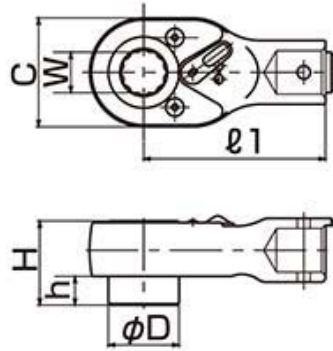

SPECIFICATIONS

Model	Tohnichi Head Size	Dimensions			
		D (mm)	Outside Width (mm)	H (mm)	h (mm)
RQH12D X 12	12D	20.5	32	24.1	10
RQH12D X 14					
RQH15D X 14	15D	24.5	37.5	29	
RQH15D X 17					
RQH19D X 17					
RQH19D X 19	19D	31	45	28	
RQH19D X 22					
RQH22D X 22	22D	35.2	51	35	
RQH22D X 24					

DIMENSIONS

RoHS

How to order.
Specify **Model name**
[Ex.] RQH15DX14