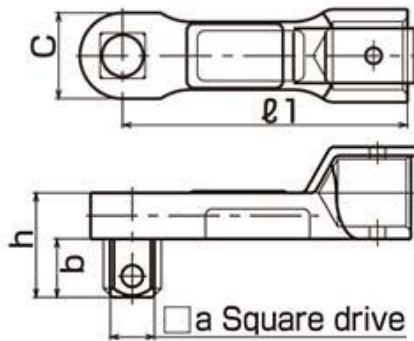

SPECIFICATIONS

| Model | Tohnichi Head Size | Dimensions | | | |
|-------|--------------------|----------------|----------------------|--------|--------|
| | | Sq. Dr. a (mm) | Outside Width c (mm) | h (mm) | b (mm) |
| DH10D | 10D | 9.53 | 18 | 22.5 | 13 |
| DH12D | 12D | | | 23 | |
| DH15D | 15D | 12.7 | 22 | 29.5 | 16.5 |
| DH19D | 19D | | 24 | | |
| DH22D | 22D | 19.05 | 34 | 43.3 | 23.5 |
| DH27D | 27D | | 42 | 44.5 | |
| DH32D | 32D | 25.4 | 50 | 58.5 | 30.25 |

DIMENSIONS

9.53 sq.
12.7 sq.
19.05 sq.
25.4 sq.
RoHS

How to order.

Specify Model name

[Ex.] DH22D